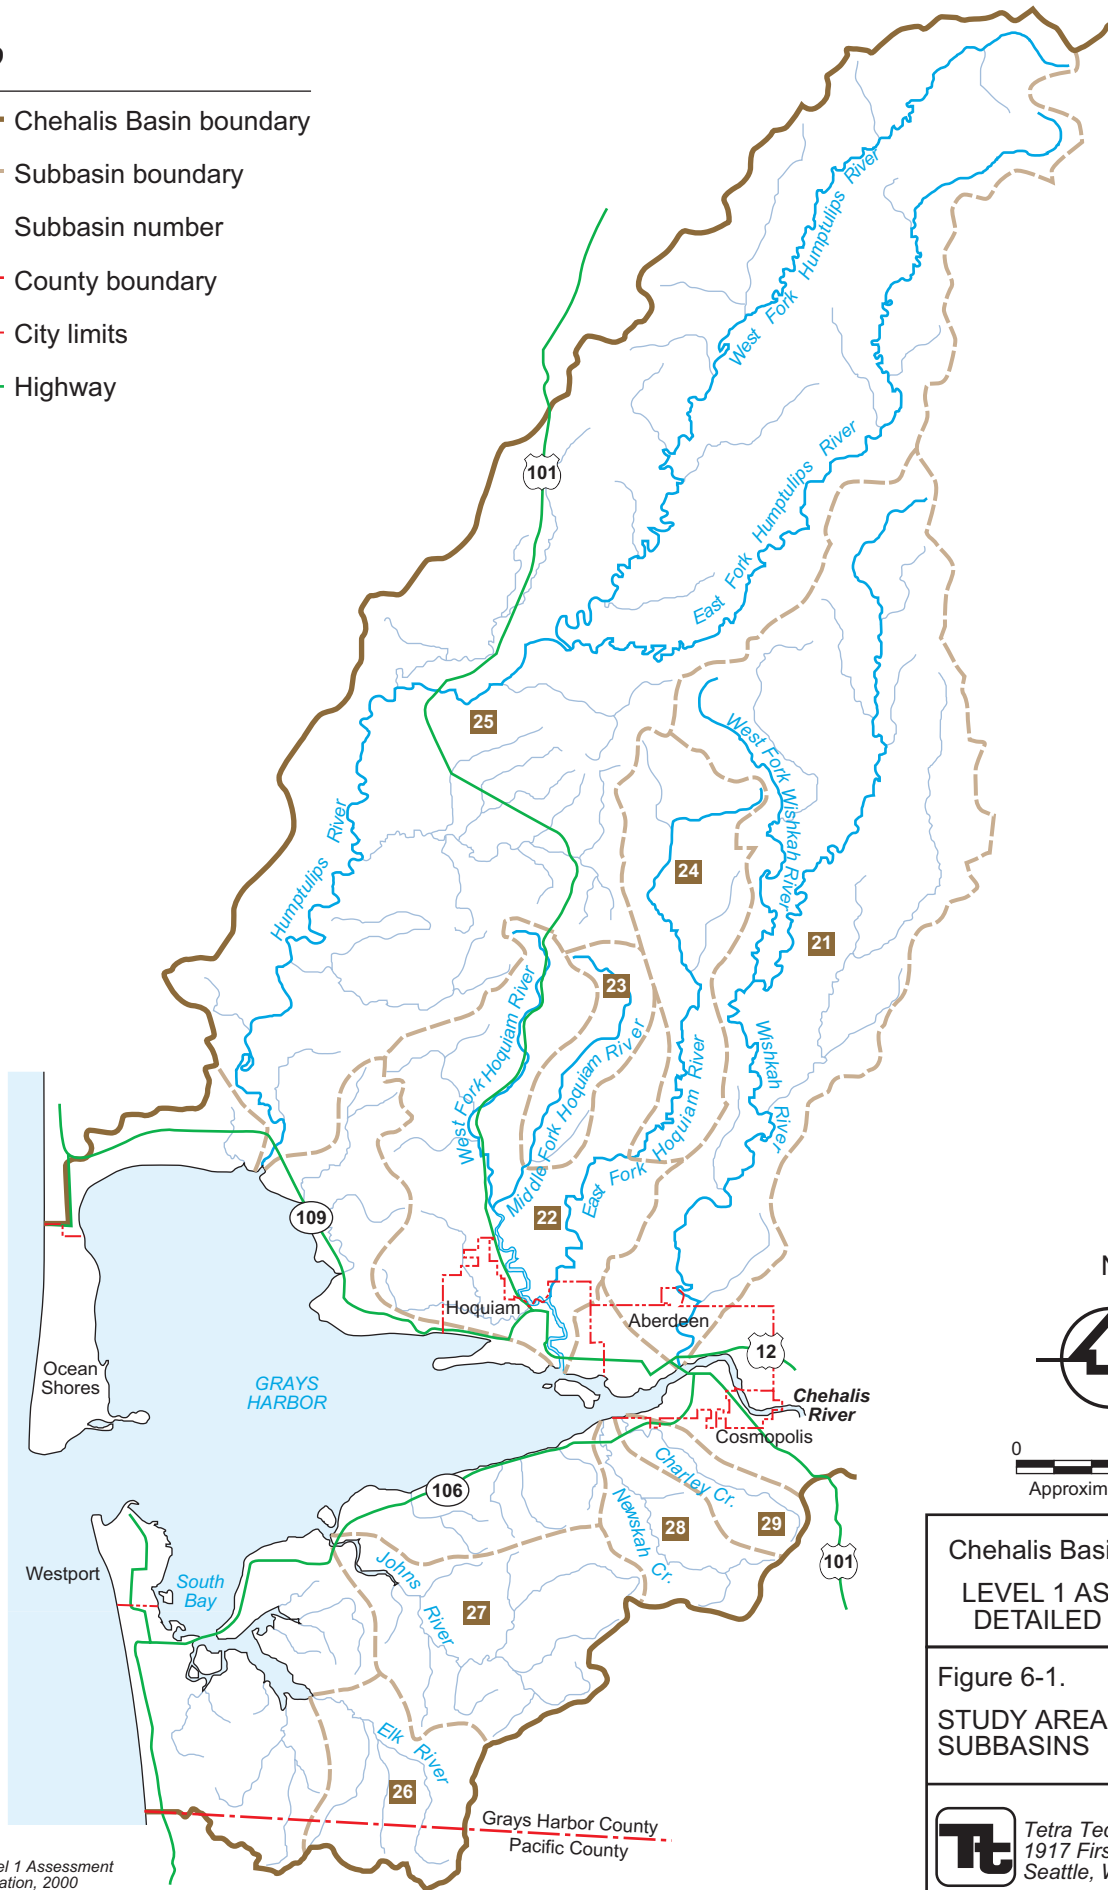

LEGEND

-  Chehalis Basin boundary
-  Subbasin boundary
-  Subbasin number
-  County boundary
-  City limits
-  Highway

<p>Chehalis Basin Partnership LEVEL 1 ASSESSMENT DETAILED SUMMARY</p>	
<p>Figure 6-1. STUDY AREA 1 SUBBASINS</p>	
	<p>Tetra Tech/KCM 1917 First Avenue Seattle, Washington 98101</p>

Source:
Chehalis Basin Level 1 Assessment
Envirovision Corporation, 2000