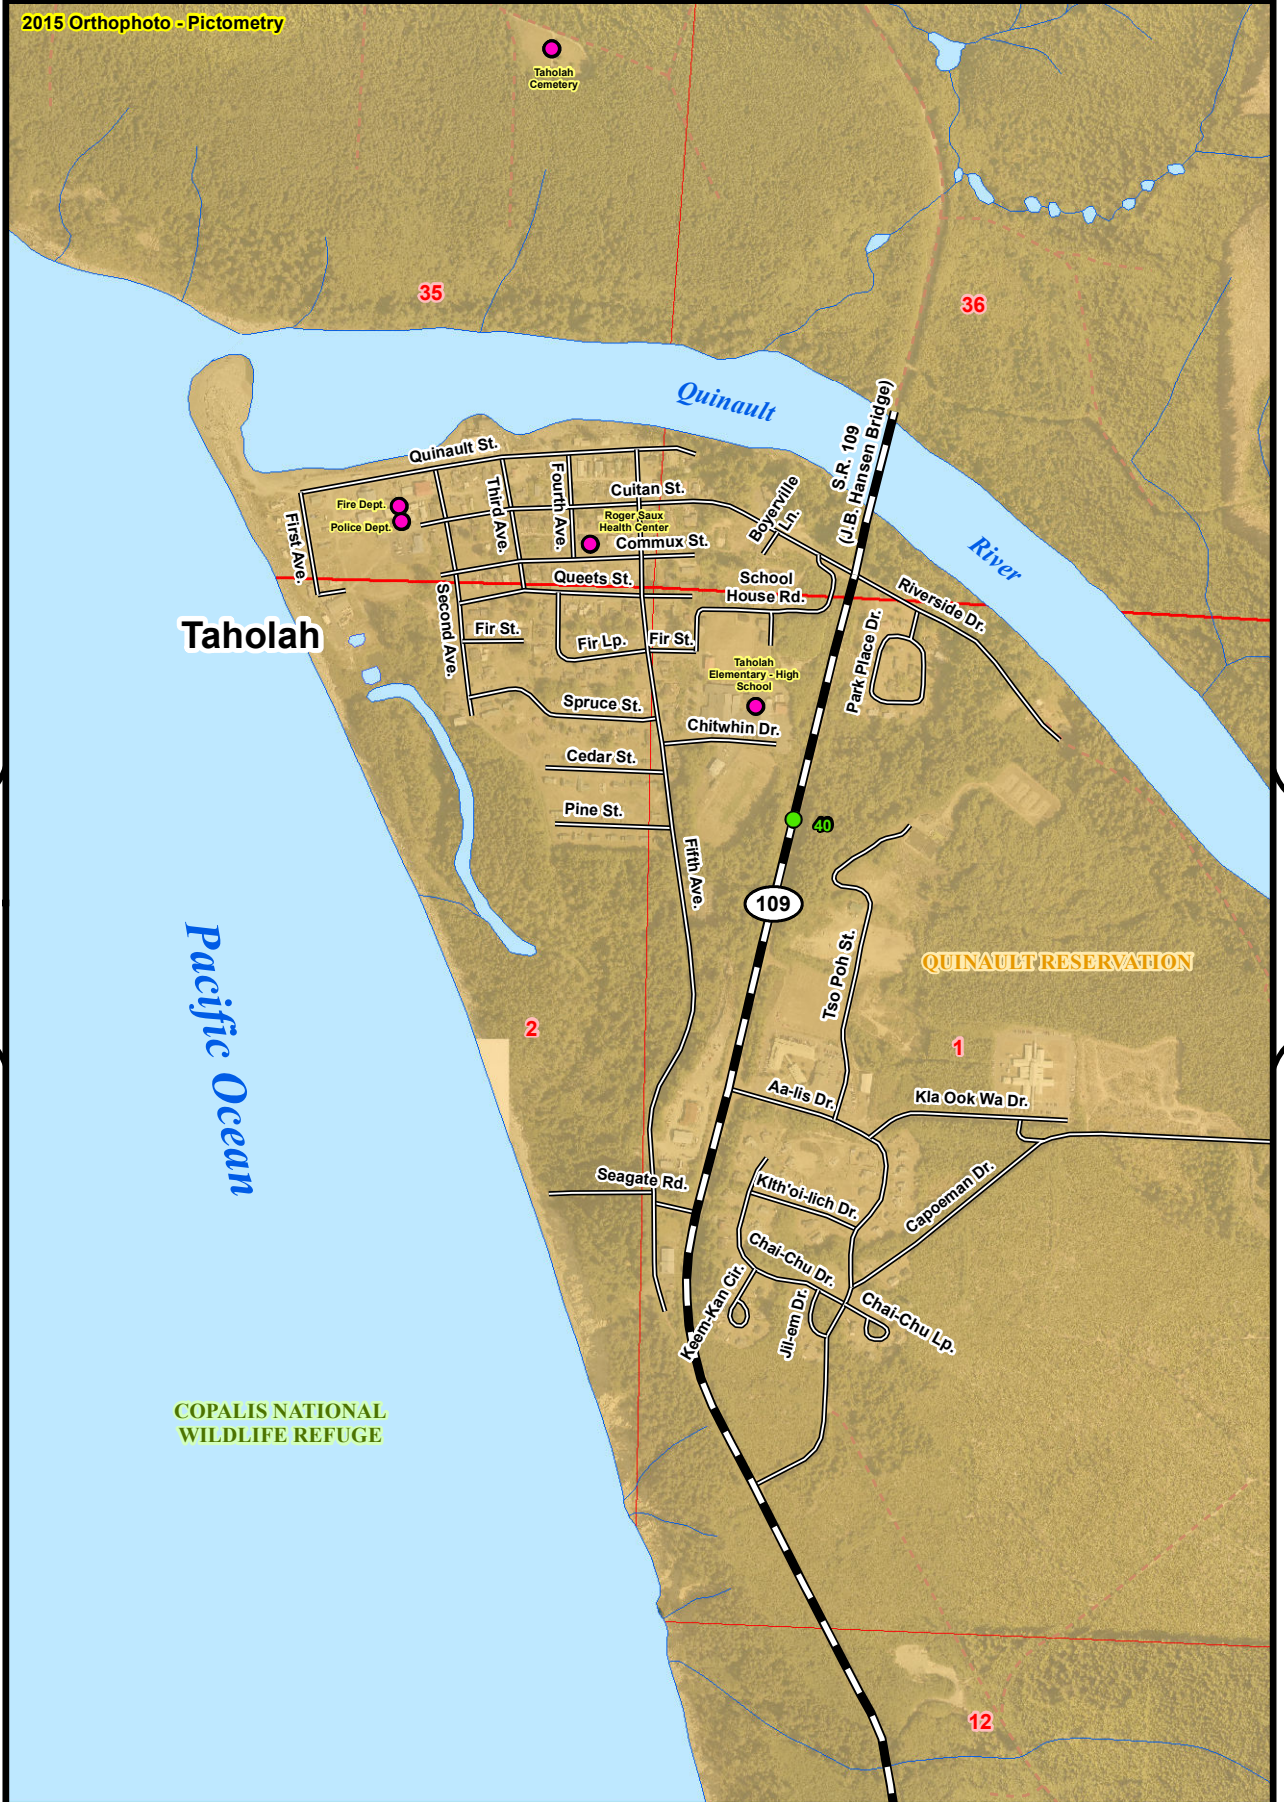

2015 Orthophoto - Pictometry

Ocean

Pacific Ocean

Taholah

COPALIS NATIONAL WILDLIFE REFUGE

QUINAUT RESERVATION

119