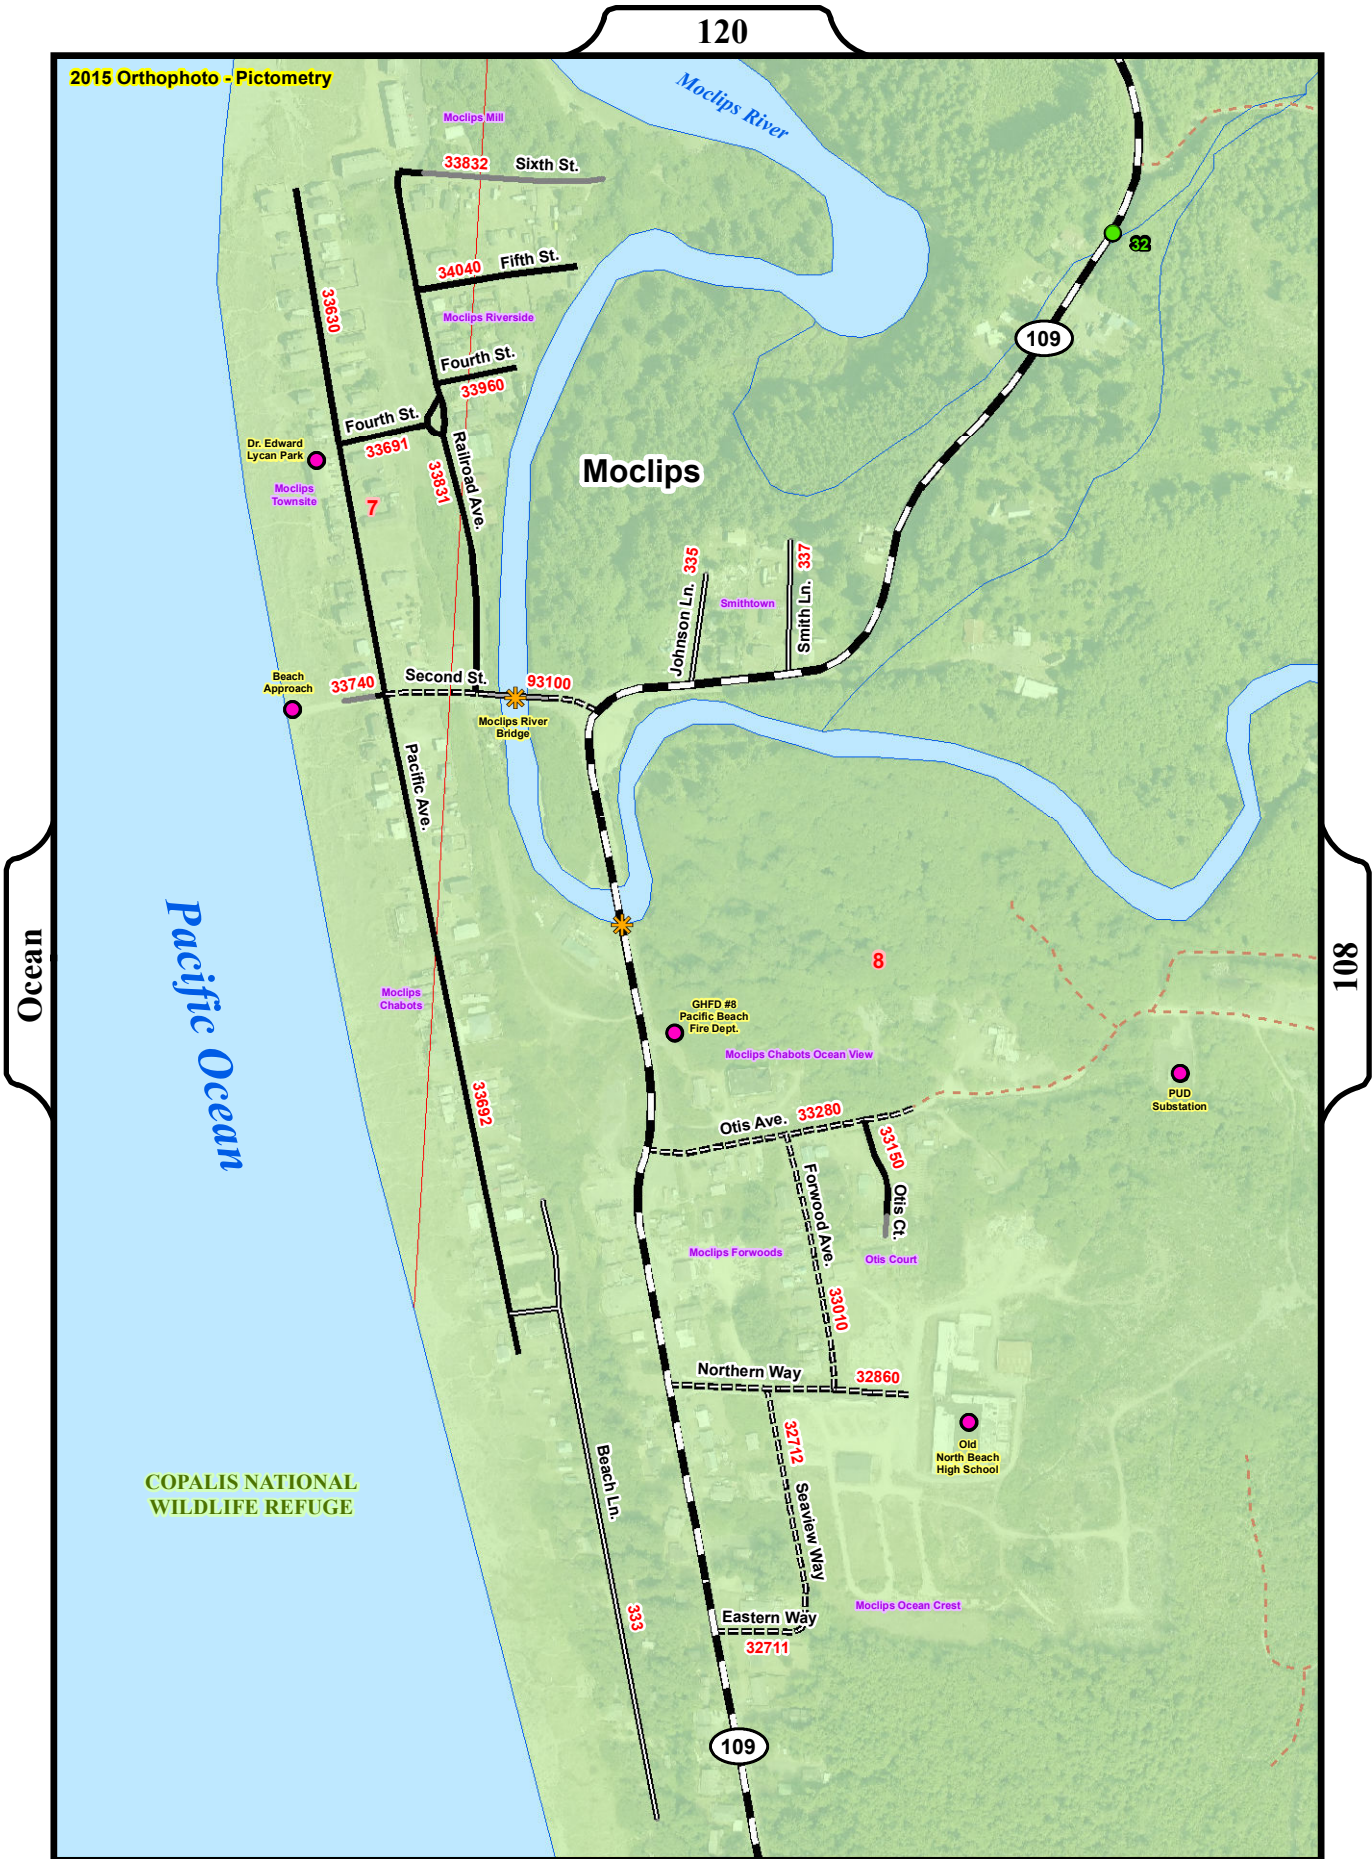

2015 Orthophoto - Pictometry

120

Pacific Ocean

Ocean

COPALIS NATIONAL WILDLIFE REFUGE

Moclips

101