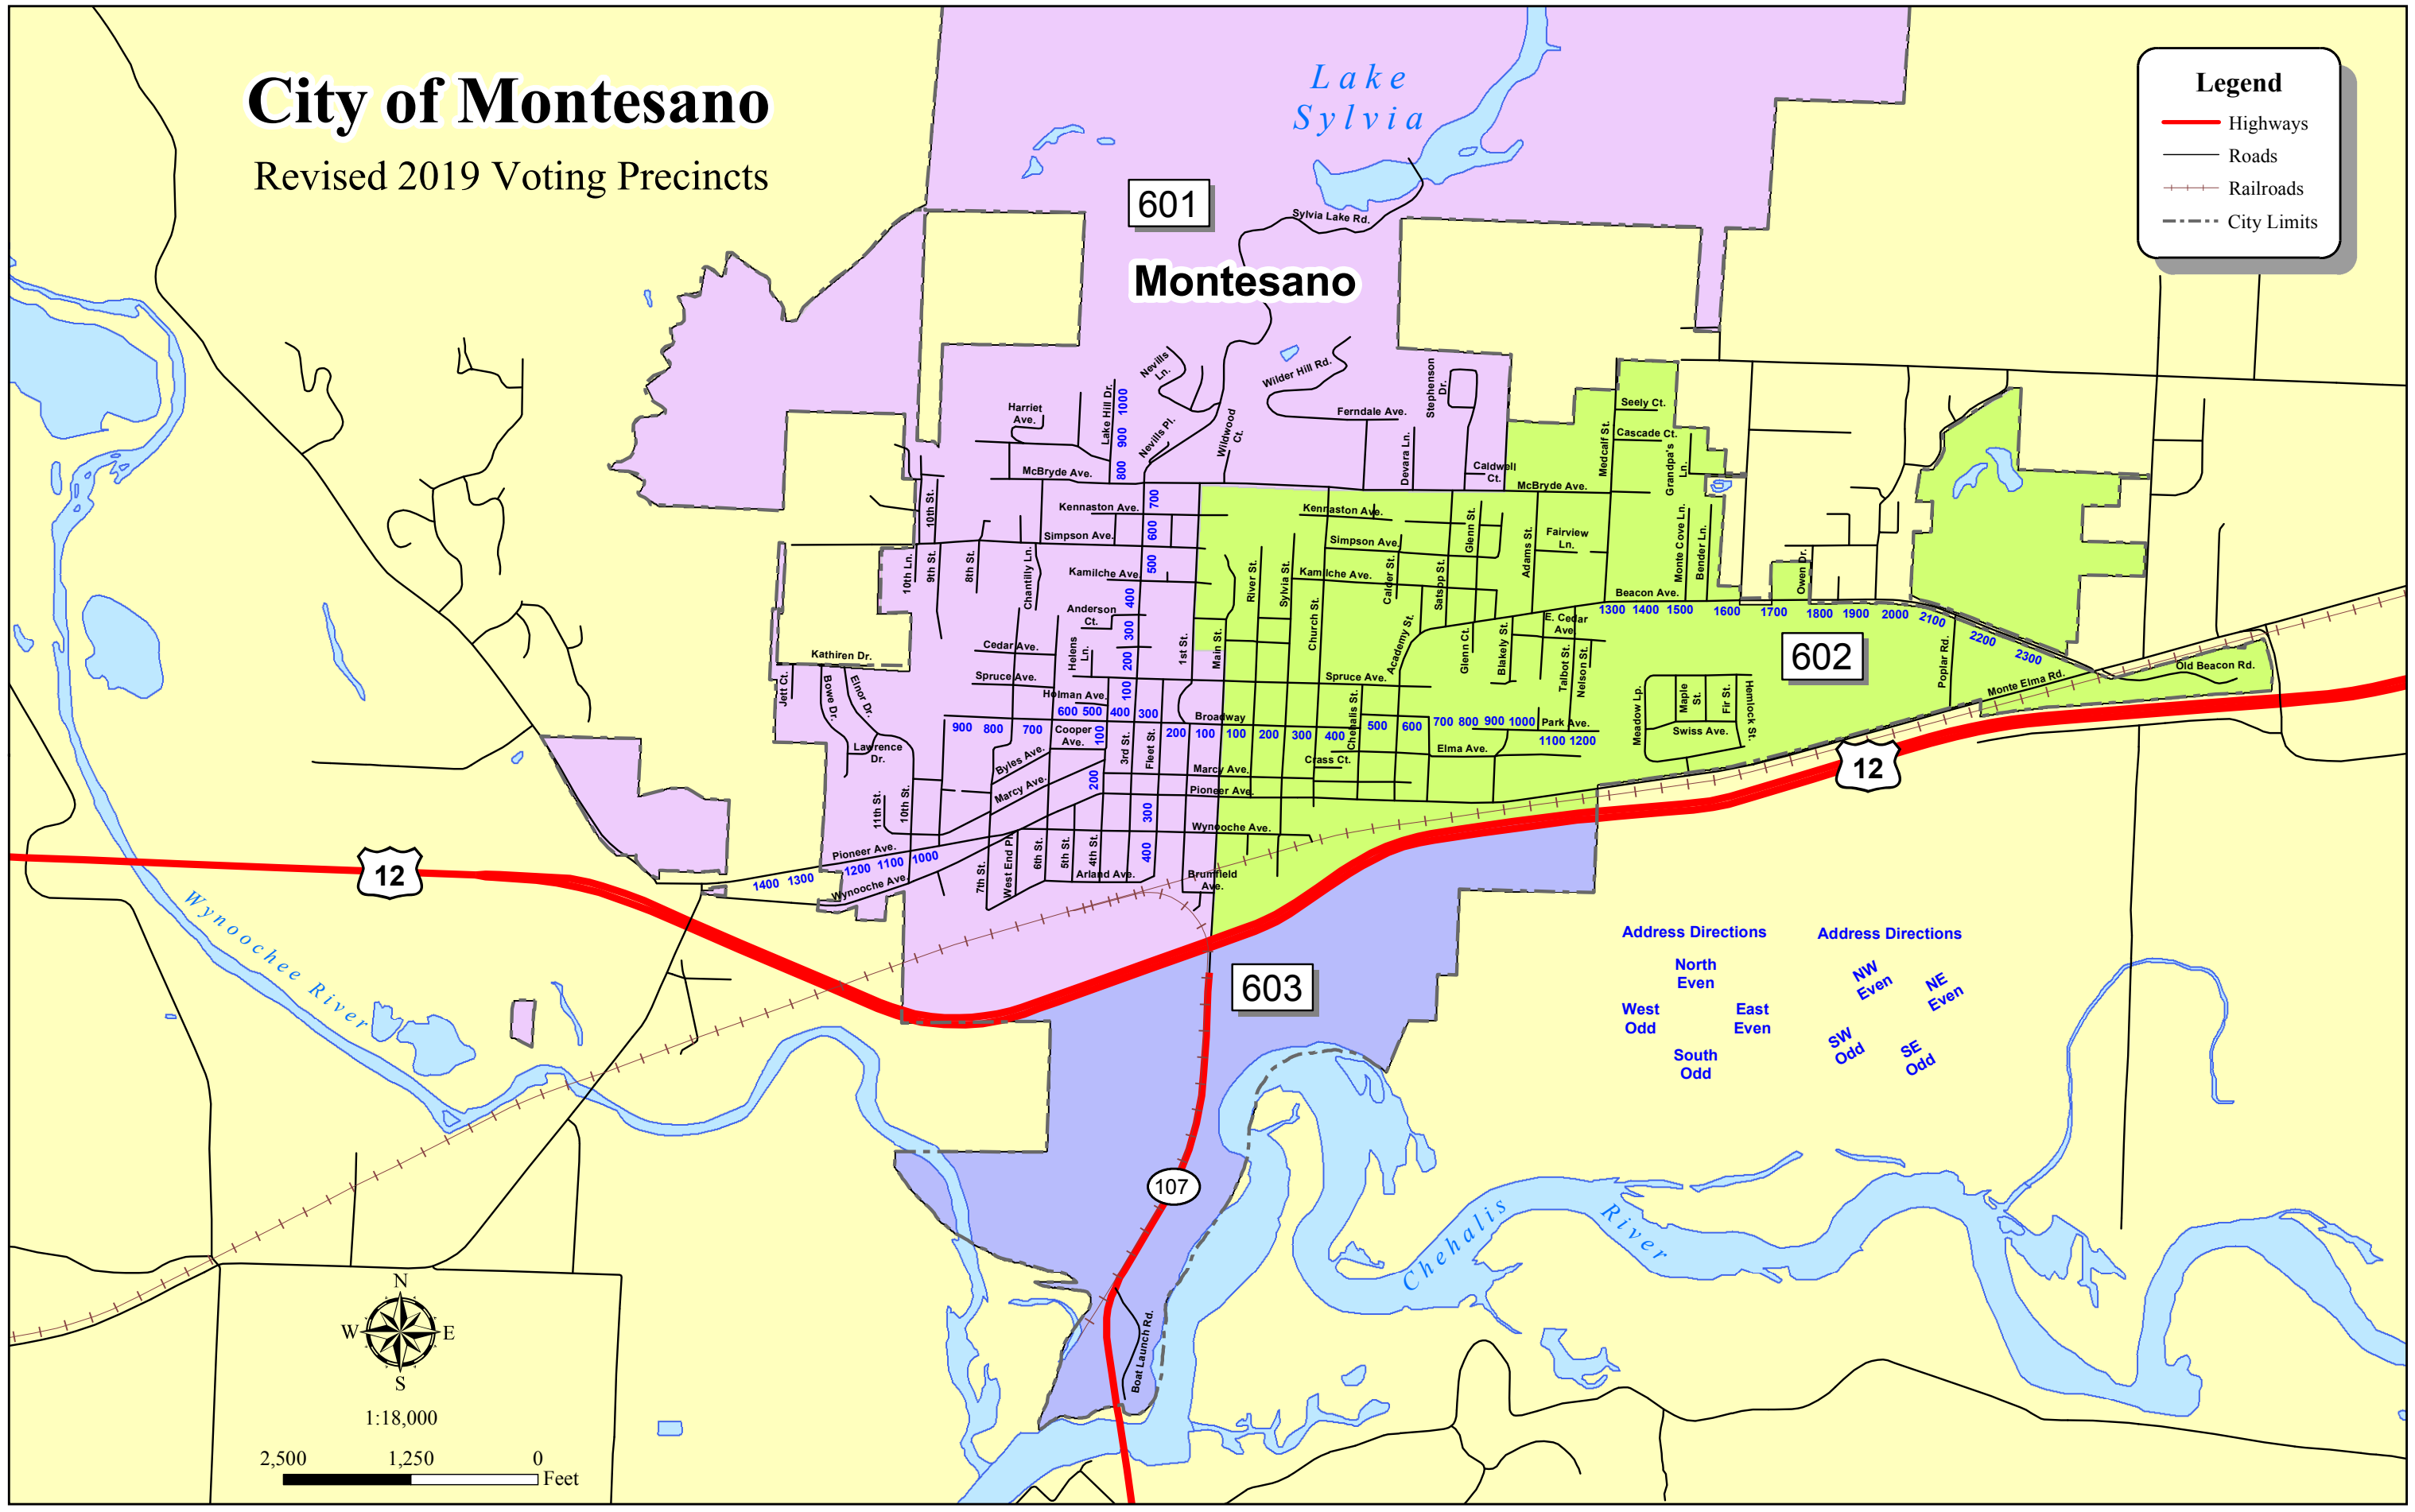

City of Montesano

Revised 2019 Voting Precincts

Legend

- Highways
- Roads
- Railroads
- City Limits

601

Montesano

602

603

12

12

107

Address Directions
North Even
West Odd
South Odd
East Even
NW Even
SW Odd
NE Even
SE Odd

1:18,000

2,500 1,250 0 Feet