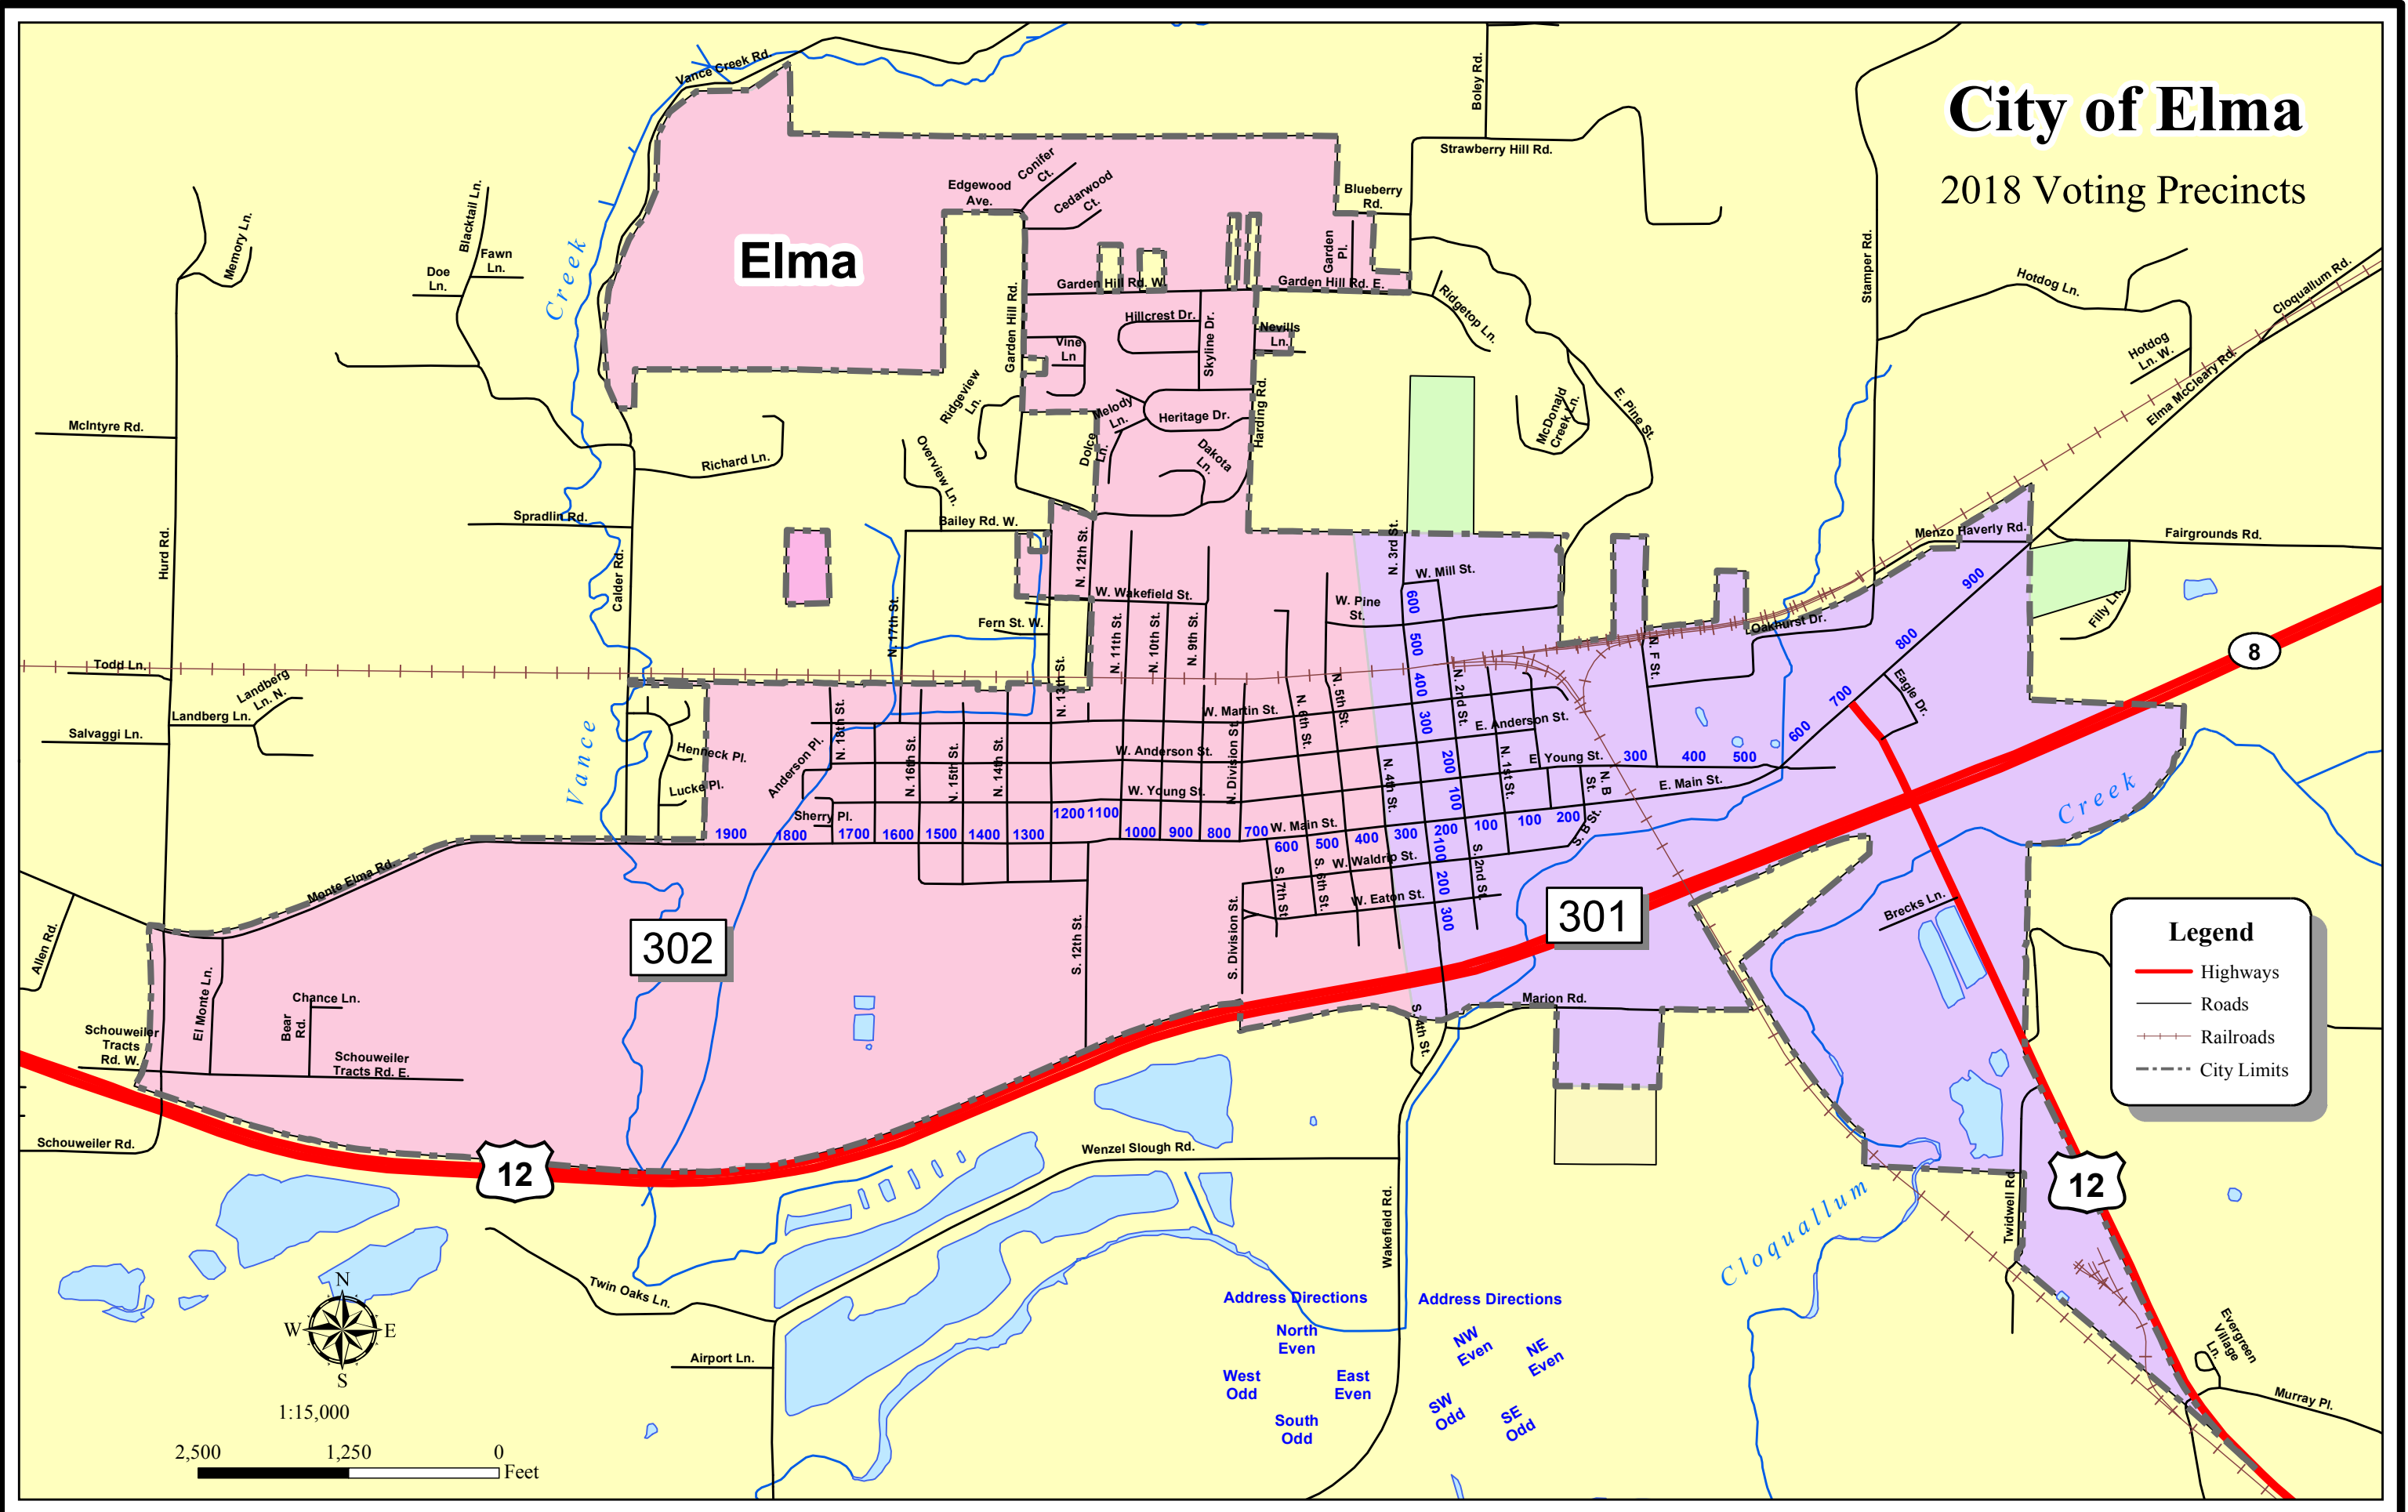

City of Elma

2018 Voting Precincts

Legend

- Highways
- Roads
- Railroads
- City Limits

1:15,000

Address Directions
 North Even
 West Odd
 South Odd
 East Even
 NW Even
 NE Even
 SW Odd
 SE Odd